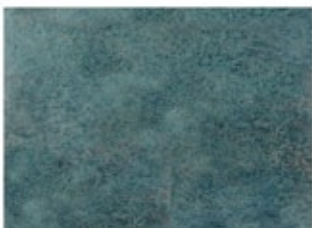

STONE *Essence*

CONCENTRATED TRANSPARENT STAIN

Note: Colors on this chart are representations only and do not guarantee that final colors will be an exact match do to varying conditions, concrete and application. It is recommended that a test section be performed prior to application to verify appearance. Stone Essence colors shown are a standard mix of 1 qt. stain to 3 qts. water and applied to gray concrete.

Red Rock

Spanish Tile

Terra Cotta

Fired Brick

Rust Brown

Spanish Gold

Mission Tan

Bronze

Walnut

Wet Sand

Timber

Faded Fern

Dense Foliage

Weathered Copper

Lime Green

Turquoise